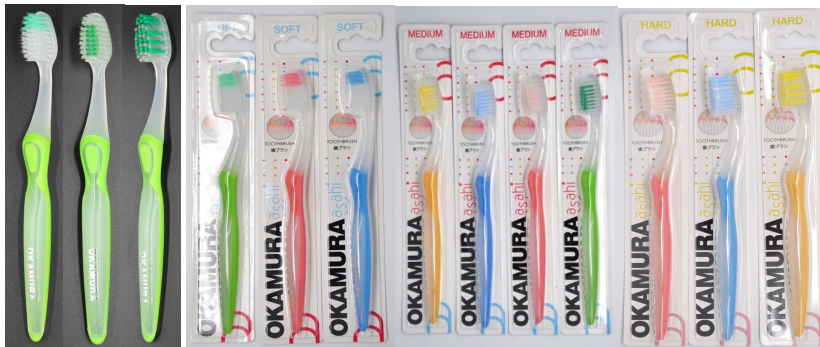

ASAHI-AS-TB (Soft + Medium + Hard)

- The 1st component : PP/ color : Clear
- The 2nd component : TPR/ color : Blue, Green, Pink, Yellow
- Filament : Single tapered / Color : Clear, Pink, Yellow, Green
- Packaging : 1pcs / card
  12cards (3B+3G+3P+3Y)/ White toothbrush
  tray/ Shrinking film
  20trays / carton
- Market : Korea, Vietnam

TB3

24.64*5.64 mm