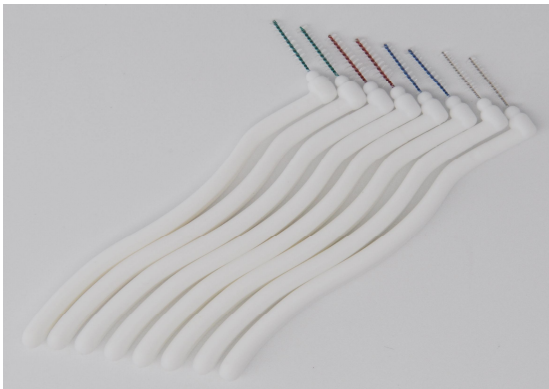

Interdental brush

IDB1

BC-LD

- The 1st component : PP
- Color : Blue, Green, Pink, Yellow, White, Black
- Filament : Clear, Black
- Wire : Coated 0.20mm; 0.25mm; 0.28mm
  Uncoated 0.30mm
- Packaging : 5pcs +1cap / card
  12cards / Innerbox
  20Innerboxes / carton
- Market : Korea, Japan, Vietnam

IDB2

BC-ID

- The 1st component : PP
- Color : Blue, Green, Pink, Yellow, White, Black
- Filament : Clear, Black
- Wire : Coated 0.20mm; 0.25mm; 0.28mm
  Uncoated 0.30mm
- Packaging : 5pcs +1cap / card
  12cards / Innerbox
  20Innerboxes / carton
- Market : Korea, Japan, Vietnam

IDB3

DP-LD

- The 1st component : PP
- Color : Pink, White, Blue, Yellow
- Filament : Clear
- Wire : Coated 0.20mm; 0.25mm; 0.28mm; 0.30mm
- Packaging : 6pcs +1cap / card
  12cards / Innerbox
  20Innerboxes / carton
- Market : Korea, Japan, Vietnam, Cambodia

IDB4

DP-ID

- The 1st component : PP
- Color : Pink, White, Blue, Yellow
- Filament : Clear
- Wire : Coated 0.20mm; 0.25mm; 0.28mm; 0.30mm
- Packaging : 6pcs +1cap / card
  12cards / Innerbox
  20Innerboxes / carton
- Market : Korea, Japan, Vietnam, Cambodia